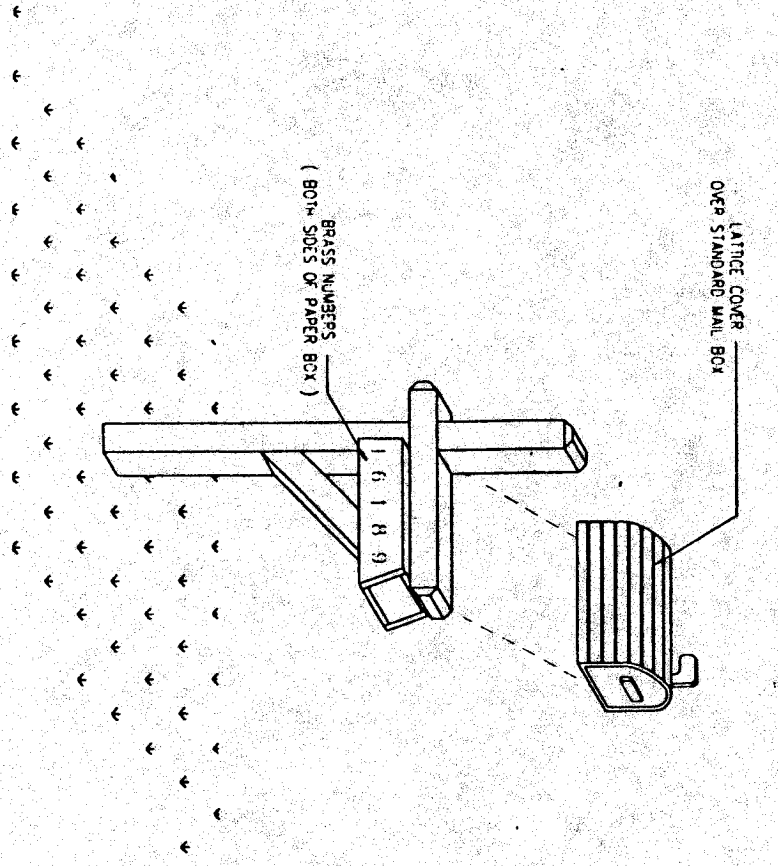

PINE LAKE FOREST - STANDARD MAILBOX

NOTE MAILBOX/POST ASSEMBLES TO BE PAINTED DARK GREEN, MATCHING THE COLOR OF THE STREET SIGNS. COLOR CODE AND PAINT COMPANY INFORMATION SEE MODEL AT LOT 109

GLIDDEN 1066 06/069

POST
4 X 4 TREATED
QTY 1

PAPER BOX - TOP
1 X 6 TREATED
QTY 2

PAPER BOX - TOP
1 X 6 TREATED
QTY 1

PAPER BOX - BOTTOM
1 X 6 TREATED
QTY 1

POST CROSS BAR
4 X 4 TREATED
QTY 1

POST BRACE
4 X 4 TREATED
QTY 1