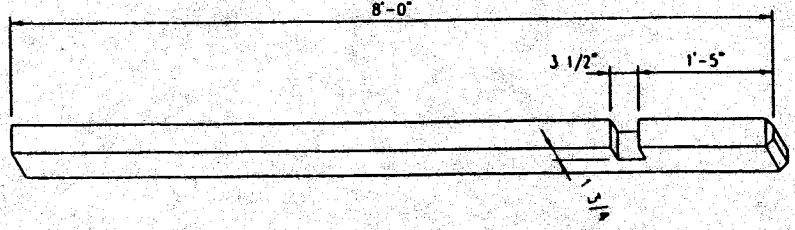

PINE LAKE FOREST - STANDARD MAILBOX

NOTE MAILBOX/POST ASSEMBLES TO BE PAINTED DARK GREEN, MATCHING THE COLOR OF THE STREET SIGNS. COLOR CODE AND PAINT COMPANY INFORMATION SEE MODEL AT LOT 109

GLIDDEN 1066 06/069

POST
4 X 4 TREATED
QTY 1

PAPER BOX - TOP
1 X 6 TREATED
QTY 2

PAPER BOX - TOP
1 X 6 TREATED
QTY 1

PAPER BOX - BOTTOM
1 X 6 TREATED
QTY 1

POST CROSS BAR
4 X 4 TREATED
QTY 1

POST BRACE
4 X 4 TREATED
QTY 1